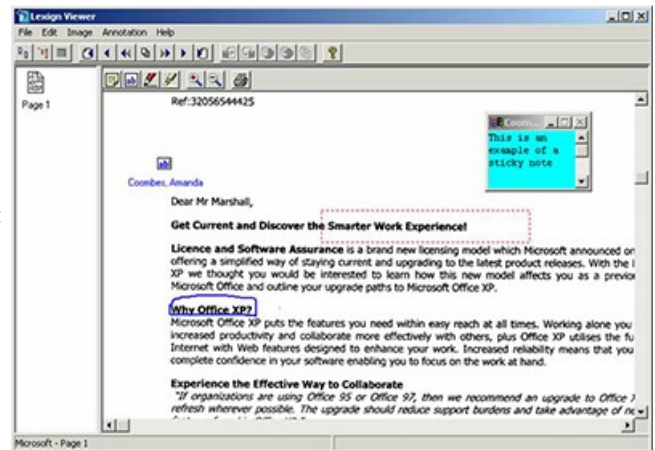

OpenText Keyfile Document Management Software

Overview

Keyfile document management software has always offered the ultimate in document tracking, content management, version control, and more.

Our Keyfile product lets you handle many different forms of information: paper, fax, e-mail, word processor files, scanned photographs - even voice and video - all within the same document. Furthermore, Keyfile Workspace, integrated with Tower Software's TRIM Captura product, has been certified by the Joint Interoperability Test Command (JITC) to meet the U.S. Department of Defence Standard 5015.2!

Keyfile Workspace

The Keyfile Workspace client allows users access to and sharing of their Keyfile objects.

They can still work in a manner similar to the "Classic" Keyfile Desktop in that they have a clearly defined document management work area, organised and maintained separately from the rest of their Windows Desktop.

Keyfile's Extranet Service enables secure document publishing to business partners across the Internet.

Document Management - The Future

Choosing a document management system that best fits your organisation is extremely complex in today's ever-changing business environment, there are new technologies emerging all the time. If you are an existing Keyfile customer knowing what to do with the Keyfile proprietary database can be a challenge: Maintaining it as a legacy system can be expensive. Migrating to a new system can be both time consuming and expensive. At Mission Critical we can offer a solution. File360 is a merger of existing and robust technologies; OpenText File360 and OpenText Keyfile. Combining these technologies provides a powerful, intuitive, and scalable document management system that enables your organisation to rapidly capture, index, store, share, and protect your critical business documents, regardless of the application used to create them and without the need to migrate from the existing Keyfile database.